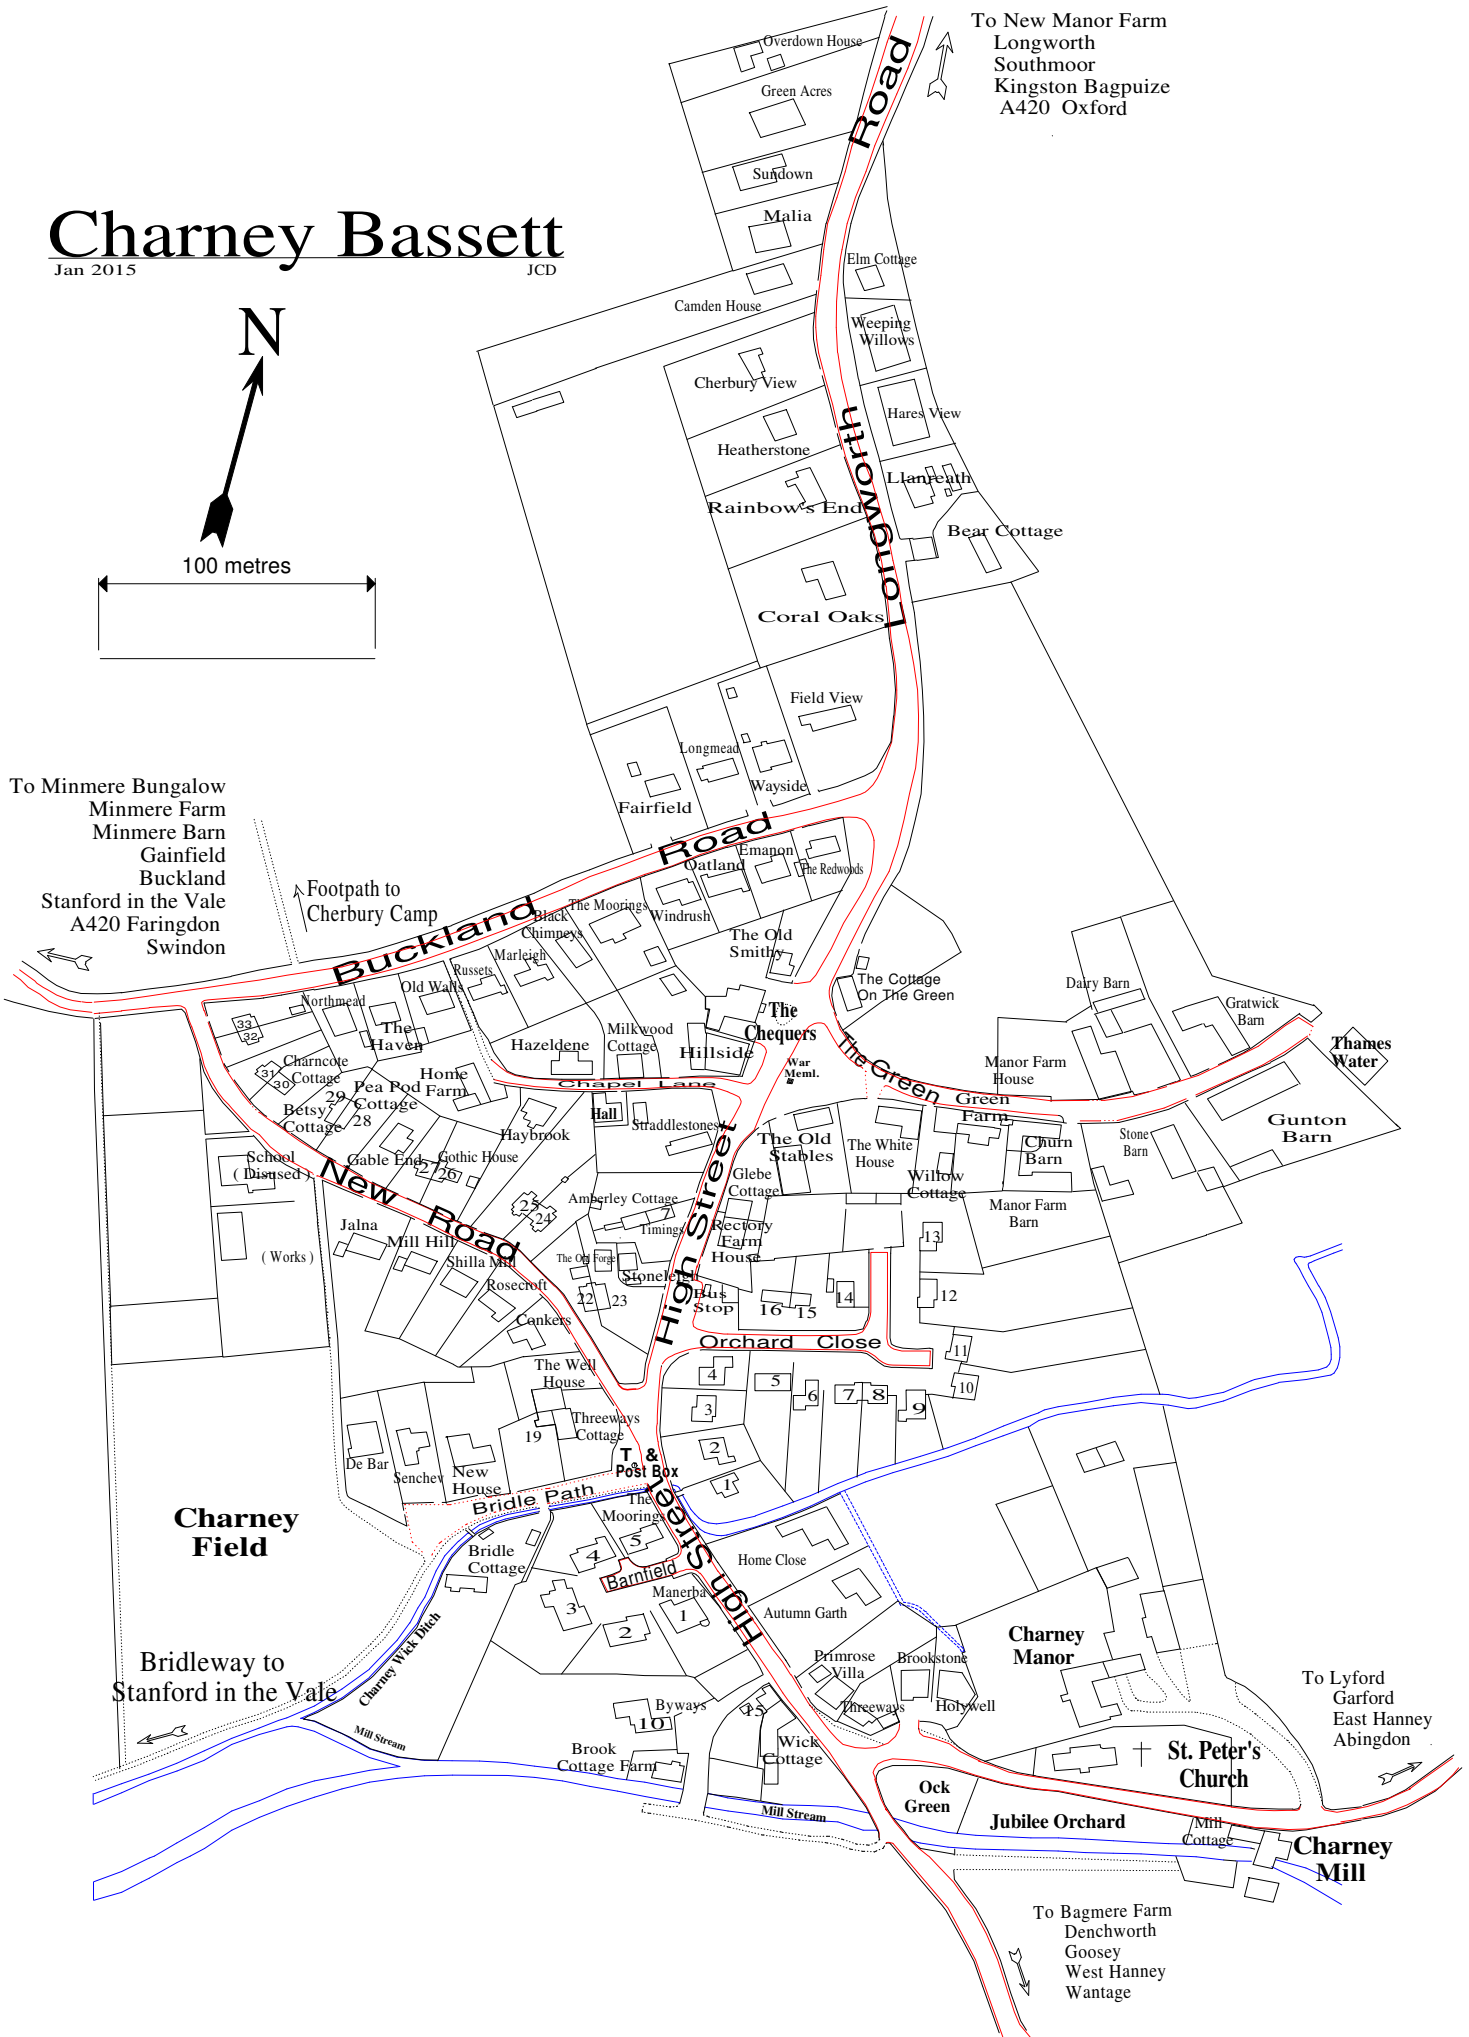

# Charney Bassett

Jan 2015

JCD

100 metres

To Minmere Bungalow  
Minmere Farm  
Minmere Barn  
Gainfield  
Buckland  
Stanford in the Vale  
A420 Faringdon  
Swindon

To New Manor Farm  
Longworth  
Southmoor  
Kingston Bagpuize  
A420 Oxford

Bridleway to  
Stanford in the Vale

To Lyford  
Garford  
East Hanney  
Abingdon

To Bagmere Farm  
Denchworth  
Goosey  
West Hanney  
Wantage